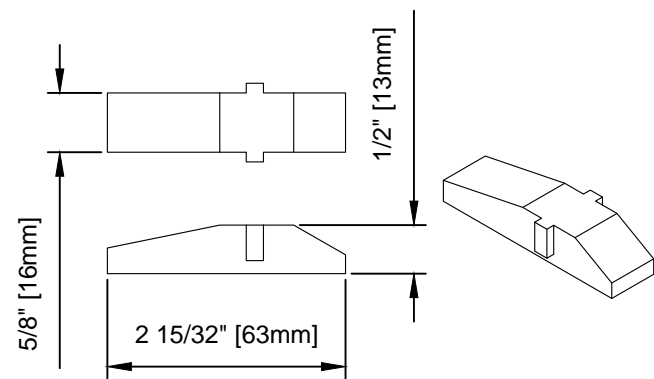

**UPPER TRACK DOUBLE DOOR**

SCALE: 6"=1'0"

**LOWER OUTSIDE CORNER DOOR**

SCALE: 6"=1'0"

**UPPER OUTSIDE CORNER DOOR**

SCALE: 6"=1'0"

**LOWER TRACK DOUBLE DOOR**

SCALE: 6"=1'0"

**LOWER INSIDE CORNER DOOR**

SCALE: 6"=1'0"

**UPPER INSIDE CORNER DOOR**

SCALE: 6"=1'0"

**WIZARD INDUSTRIES INC.**

4263 PHILLIPS AVENUE  
BURNABY, BC  
V5A 2X4

**HORIZON DETAILS  
COMPONENTS; CORNER UNITS & DOUBLE DOORS**