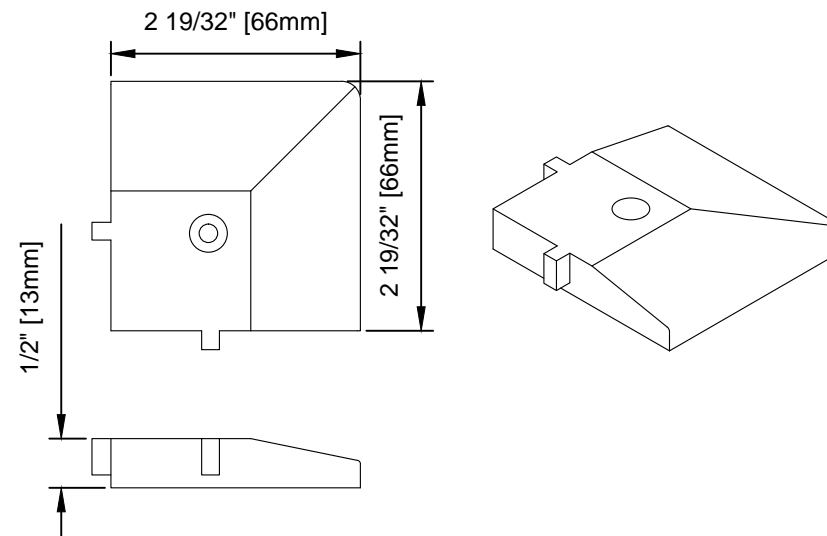

**UPPER TRACK DOUBLE DOOR**

SCALE: 6"=1'0"

**LOWER OUTSIDE CORNER DOOR**

SCALE: 6"=1'0"

**UPPER OUTSIDE CORNER DOOR**

SCALE: 6"=1'0"

**LOWER TRACK DOUBLE DOOR**

SCALE: 6"=1'0"

**LOWER INSIDE CORNER DOOR**

SCALE: 6"=1'0"

**UPPER INSIDE CORNER DOOR**

SCALE: 6"=1'0"

**WIZARD INDUSTRIES INC.**

4263 PHILLIPS AVENUE  
BURNABY, BC  
V5A 2X4

**HORIZON DETAILS  
COMPONENTS; CORNER UNITS & DOUBLE DOORS**

SCALE:  
AS SHOWN

DATE:  
DEC 21 2017

DWG:  
HOR-002