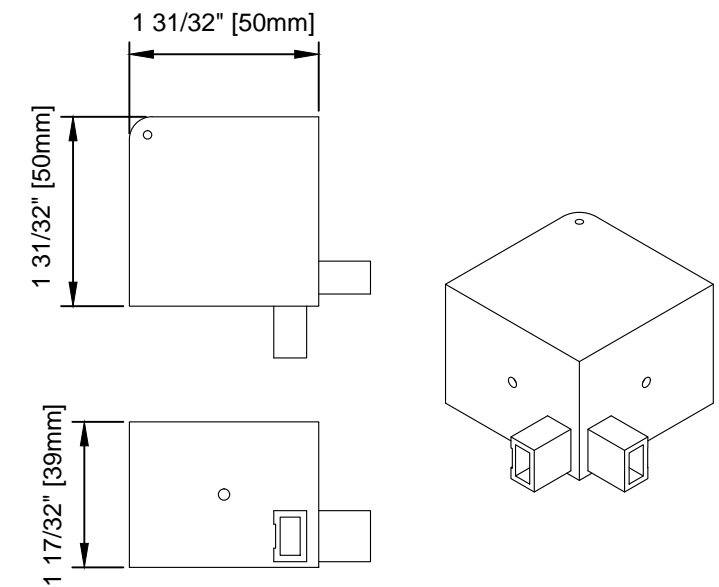

**UPPER TRACK DOUBLE DOOR**

SCALE: 6"=1'0"

**LOWER OUTSIDE CORNER DOOR**

SCALE: 6"=1'0"

**UPPER OUTSIDE CORNER DOOR**

SCALE: 6"=1'0"

**LOWER TRACK DOUBLE DOOR**

SCALE: 6"=1'0"

**LOWER INSIDE CORNER DOOR**

SCALE: 6"=1'0"

**UPPER INSIDE CORNER DOOR**

SCALE: 6"=1'0"

**WIZARD INDUSTRIES INC.**

4263 PHILLIPS AVENUE  
BURNABY, BC  
V5A 2X4

**HORIZON DETAILS  
COMPONENTS; CORNER UNITS & DOUBLE DOORS**

SCALE:  
AS SHOWN

DATE:  
DEC 21 2017

DWG:  
HOR-002