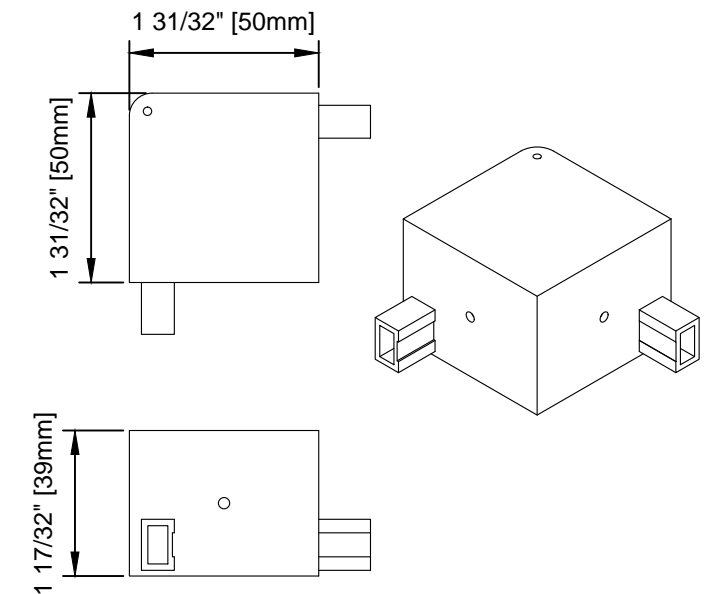

**UPPER TRACK DOUBLE DOOR**

SCALE: 6"=1'0"

**LOWER OUTSIDE CORNER DOOR**

SCALE: 6"=1'0"

**UPPER OUTSIDE CORNER DOOR**

SCALE: 6"=1'0"

**LOWER TRACK DOUBLE DOOR**

SCALE: 6"=1'0"

**LOWER INSIDE CORNER DOOR**

SCALE: 6"=1'0"

**UPPER INSIDE CORNER DOOR**

SCALE: 6"=1'0"

**WIZARD INDUSTRIES INC.**

4263 PHILLIPS AVENUE  
BURNABY, BC  
V5A 2X4

**HORIZON DETAILS  
COMPONENTS; CORNER UNITS & DOUBLE DOORS**

SCALE:  
AS SHOWN

DATE:  
DEC 21 2017

DWG:  
HOR-002