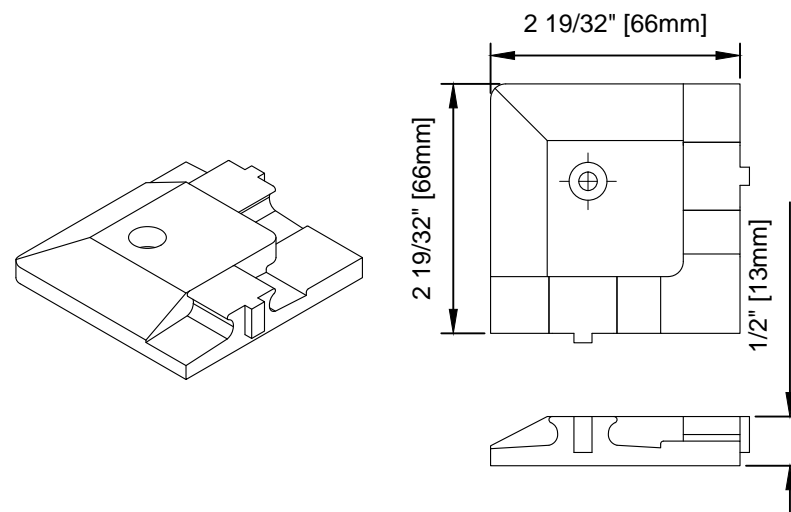

**UPPER TRACK DOUBLE DOOR**

SCALE: 6"=1'0"

**LOWER OUTSIDE CORNER DOOR**

SCALE: 6"=1'0"

**UPPER OUTSIDE CORNER DOOR**

SCALE: 6"=1'0"

**LOWER TRACK DOUBLE DOOR**

SCALE: 6"=1'0"

**LOWER INSIDE CORNER DOOR**

SCALE: 6"=1'0"

**UPPER INSIDE CORNER DOOR**

SCALE: 6"=1'0"

**WIZARD INDUSTRIES INC.**

4263 PHILLIPS AVENUE  
BURNABY, BC  
V5A 2X4

**HORIZON DETAILS  
COMPONENTS; CORNER UNITS & DOUBLE DOORS**

SCALE:  
AS SHOWN

DATE:  
DEC 21 2017

DWG:  
HOR-002