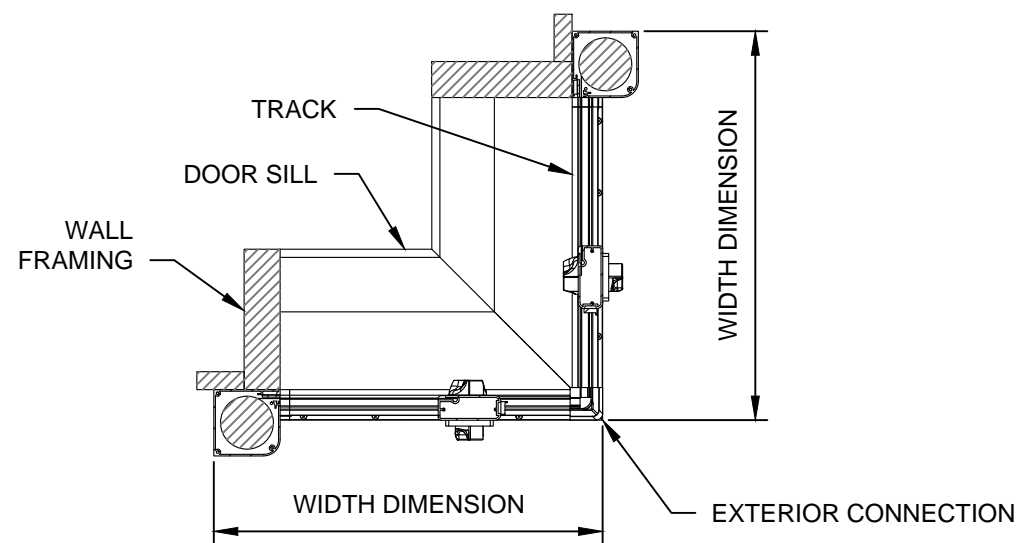

VISTA VIEW CORNER UNITS EXTERNAL

VISTA VIEW CORNER UNITS INTERNAL

INTERNAL CONNECTION SECTION VIEW

EXTERNAL CONNECTION SECTION VIEW

| | | |
|---|---|-------------|
|  | WIZARD INDUSTRIES INC. 2463 BETA AVENUE BURNABY, BC V5C 5N1 | |
| | VISTA VIEW INTERNAL AND EXTERNAL CORNER UNITS | |
| SCALE: 1 1/2" = 1'-0" | | |
| DATE: NOV. 14 2016 | | DWG: CU-001 |