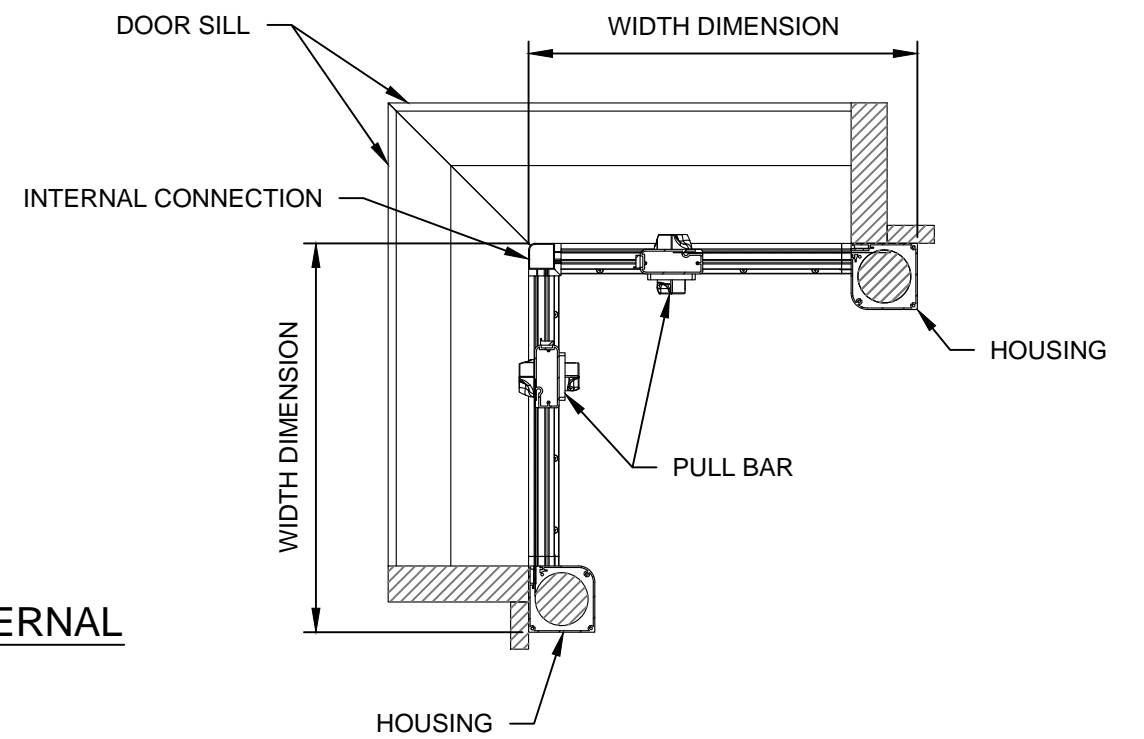

VISTA VIEW CORNER UNITS EXTERNAL

VISTA VIEW CORNER UNITS INTERNAL

INTERNAL CONNECTION SECTION VIEW

EXTERNAL CONNECTION SECTION VIEW

| | | |
|---|---|-------------|
|  | WIZARD INDUSTRIES INC. 2463 BETA AVENUE BURNABY, BC V5C 5N1 | |
| | VISTA VIEW INTERNAL AND EXTERNAL CORNER UNITS | |
| SCALE: 1 1/2" = 1'-0" | | |
| DATE: NOV. 14 2016 | | DWG: CU-001 |