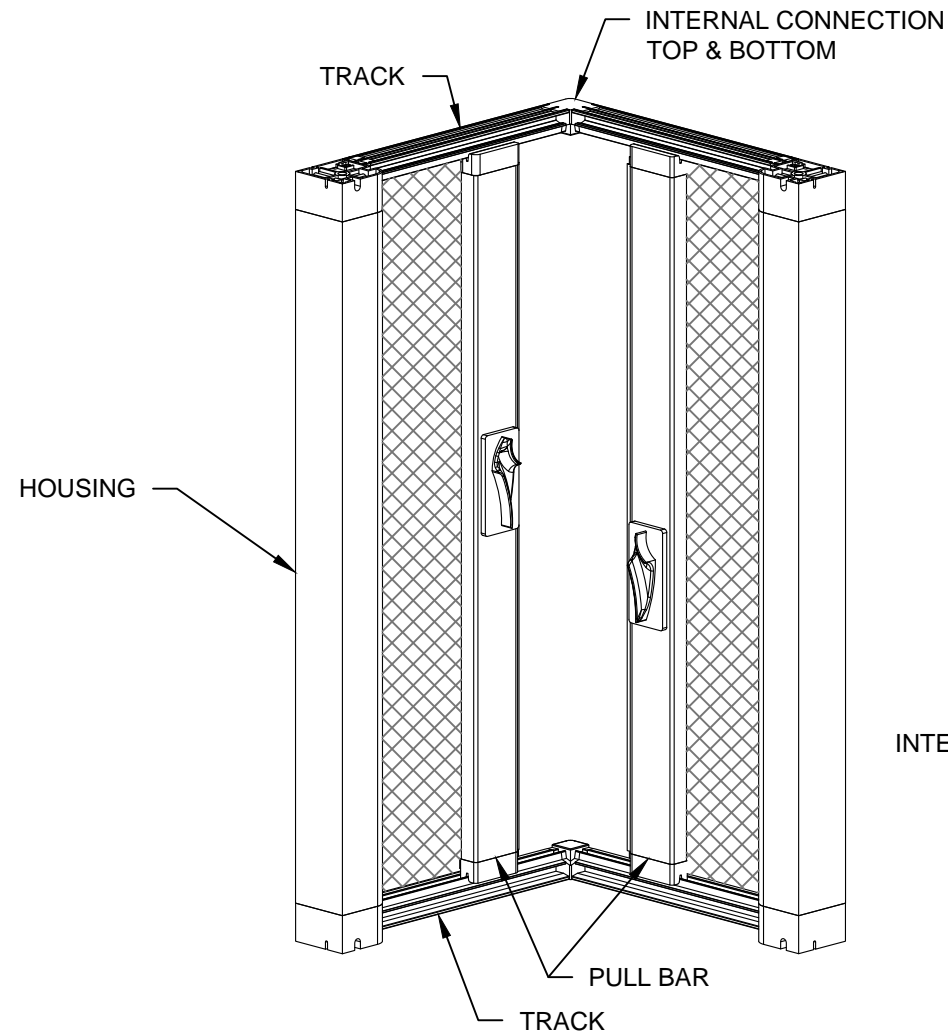

VISTA VIEW CORNER UNITS EXTERNAL

VISTA VIEW CORNER UNITS INTERNAL

INTERNAL CONNECTION SECTION VIEW

EXTERNAL CONNECTION SECTION VIEW

| | | |
|---|---|-------------|
|  | WIZARD INDUSTRIES INC. 2463 BETA AVENUE BURNABY, BC V5C 5N1 | |
| | VISTA VIEW INTERNAL AND EXTERNAL CORNER UNITS | |
| SCALE: 1 1/2" = 1'-0" | | |
| DATE: NOV. 14 2016 | | DWG: CU-001 |