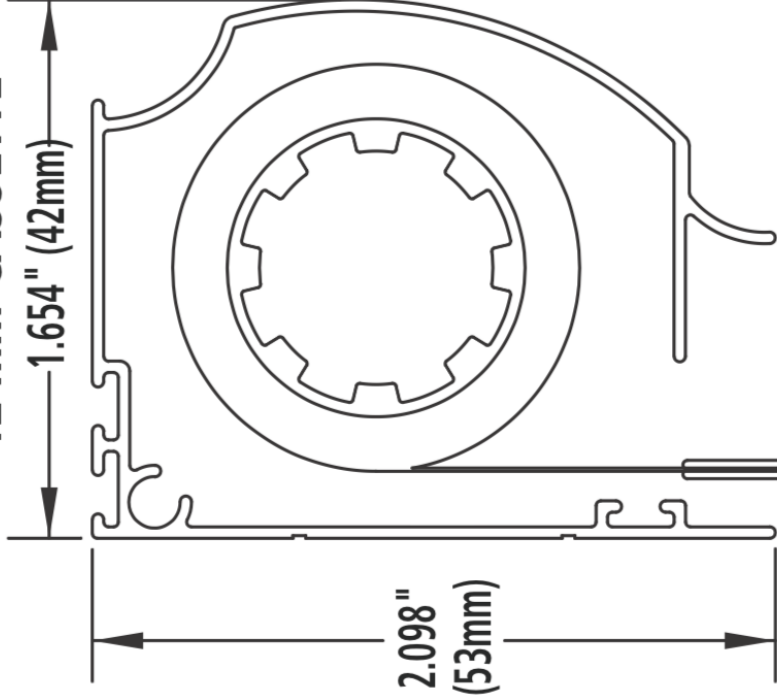

42 mm CASSETTE

SIDE GUIDES