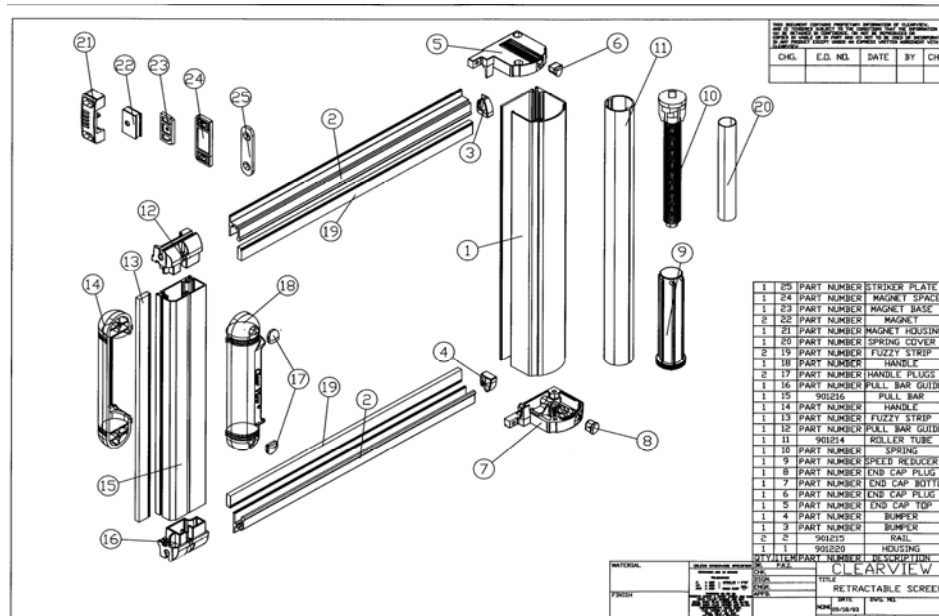

Top Molding (Decolum)
Available Length: 74" & 96"
Available colors: All Standard Colors

System Rails:
Available length: 80" & 96"
Available Colors: All Standard Colors + Gold & Silver

Sill adapters:
Available Length: 74" & 96"
Available Colors: Mill; Gold; Bronze; White; Black

Decolum
1-1/8" h x 7/8" w

Rail
1" h x 5/8" w

Square Sill
1-1/8" h x 7/8" w

2" In Sill
1/1-8" h x 2" w

Brake Sill
1-1/8" h x 1-3/4" w

Out Sill
1-1/8" h x 1-1/2" w

5" In Sill
1-1/8" h x 5" w

Round Sill
1-1/8" h x 2" w