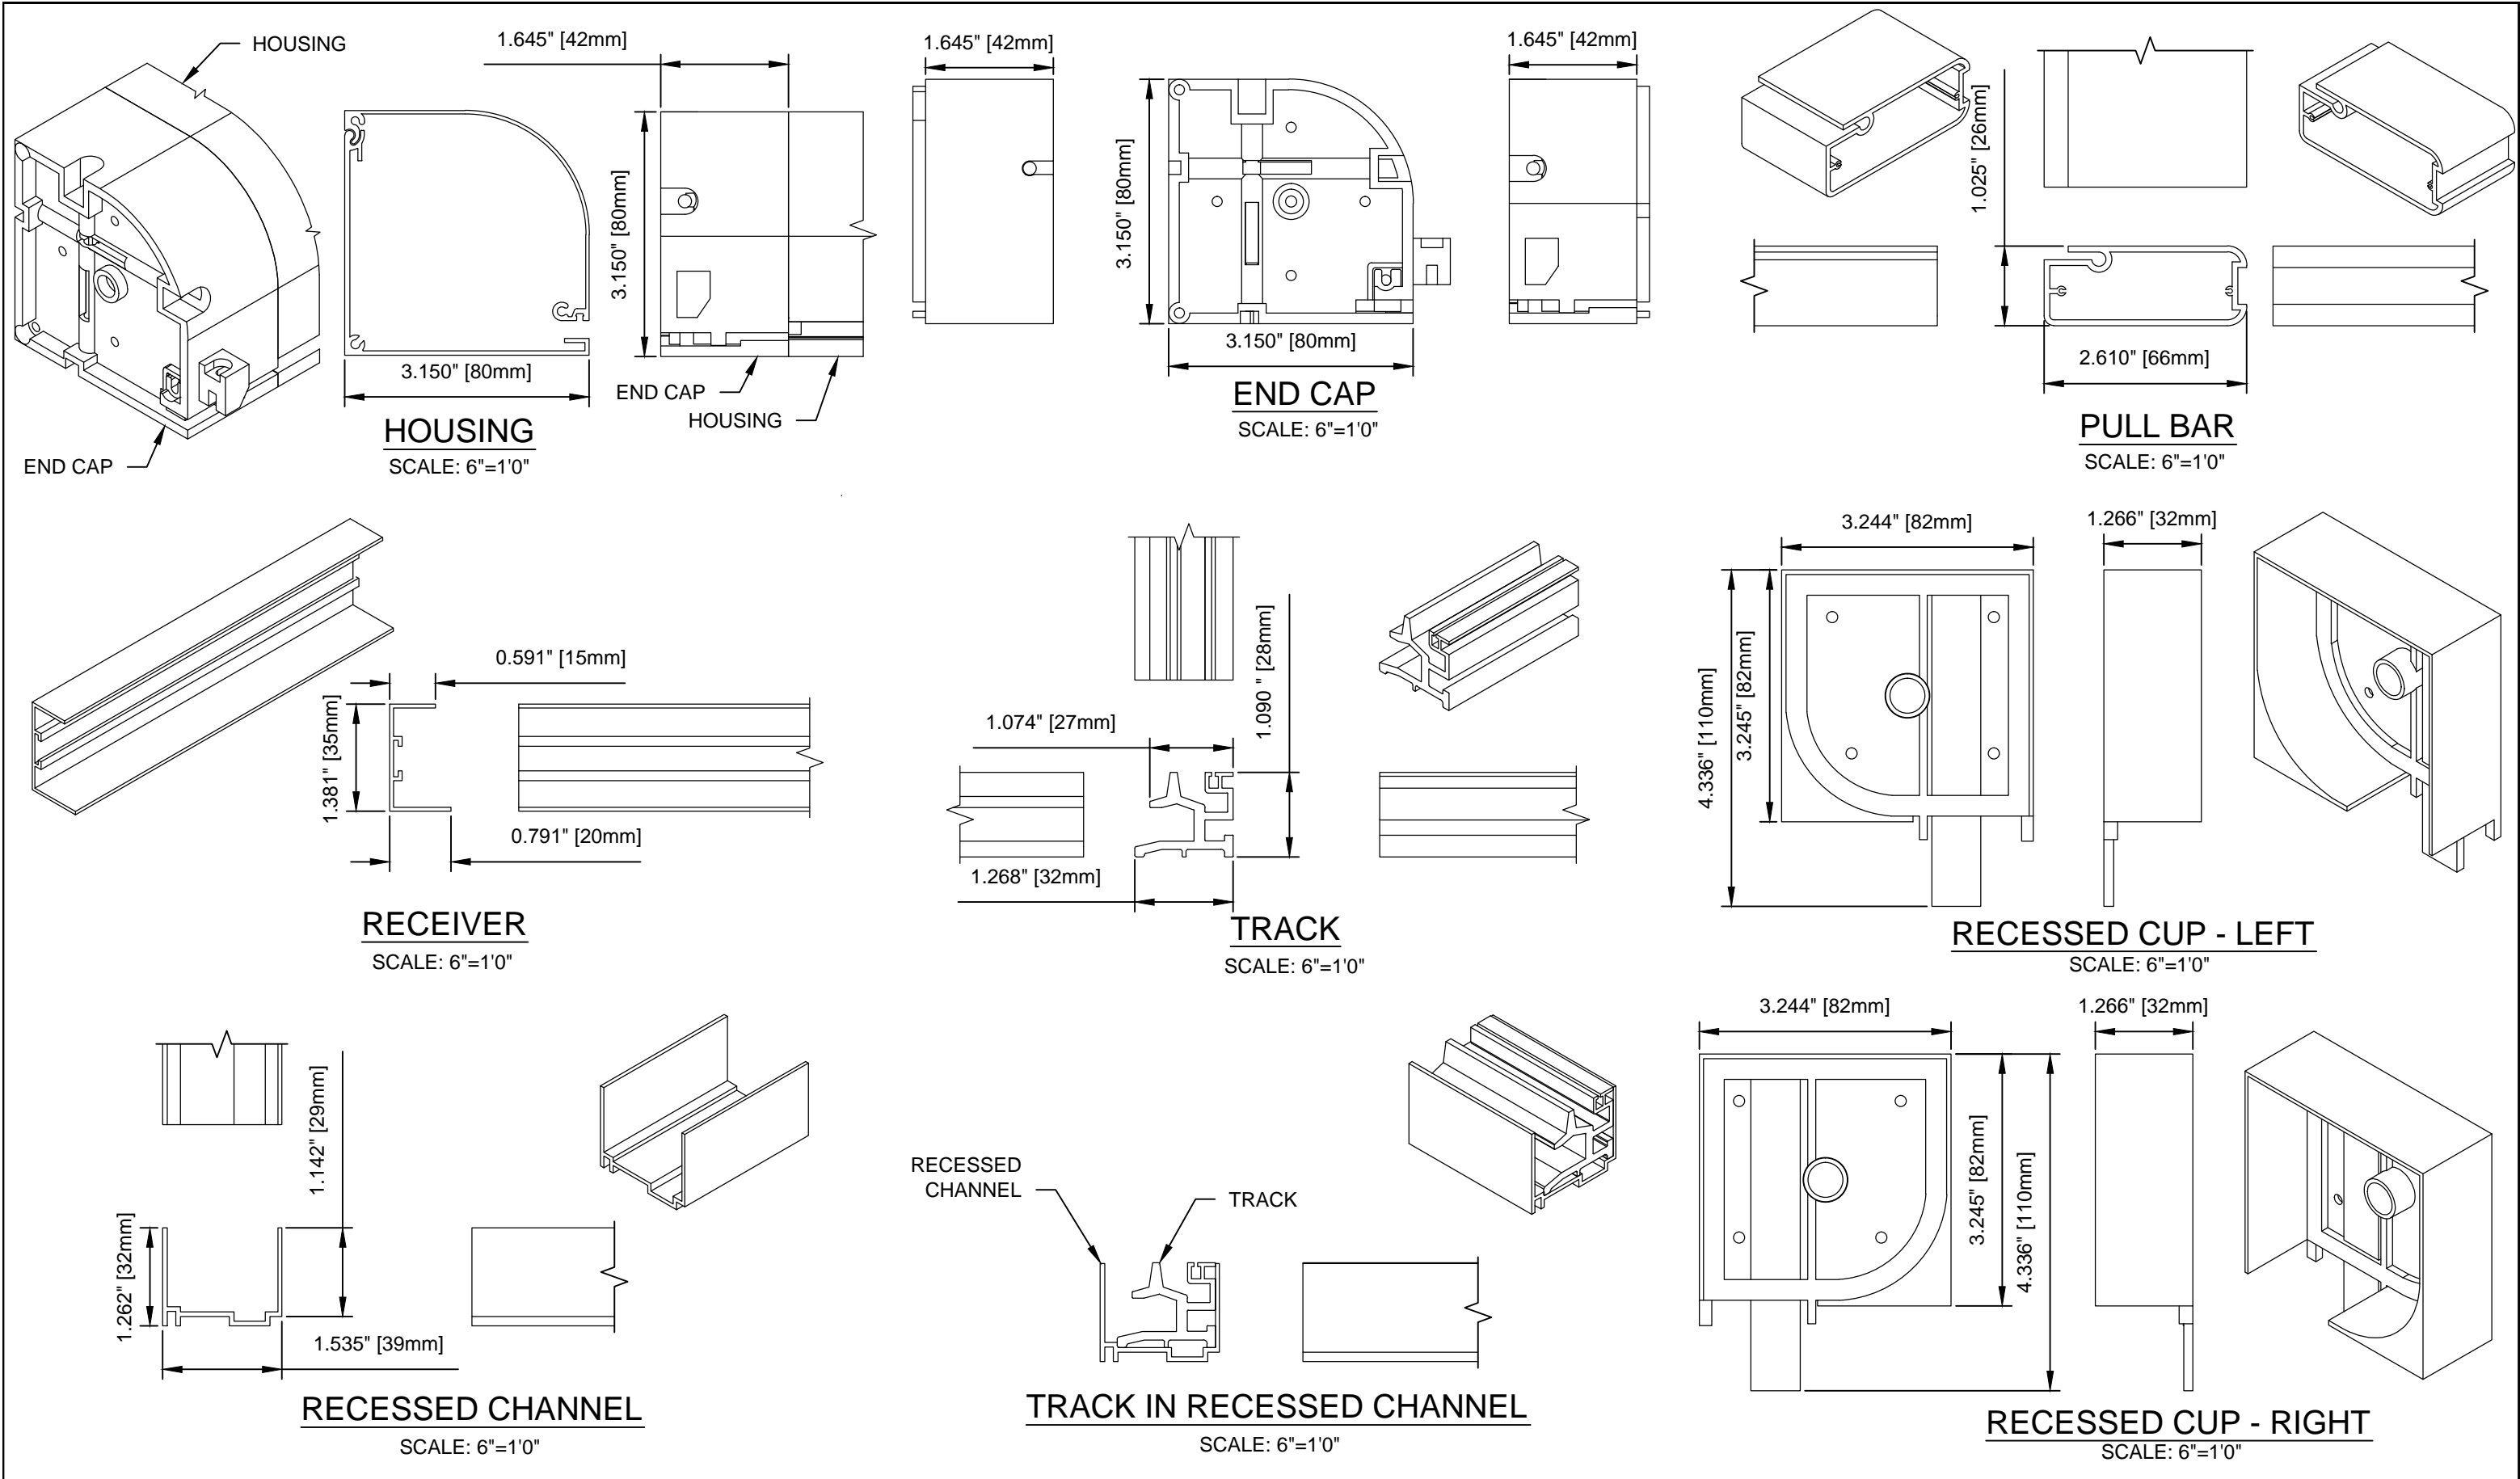

FRONT ELEVATION

SECTION VIEW

END VIEW

OPTIONAL LOW PROFILE HANDLE

VISTA VIEW - 80mm

SCALE:	3:1
DATE:	NOV. 12 2015
DWG:	RTS-004

**VISTA VIEW DETAILS
(80mm HOUSING)**

SCALE:
AS SHOWN
DATE:
NOV. 12 2015
DWG:
RTS-005