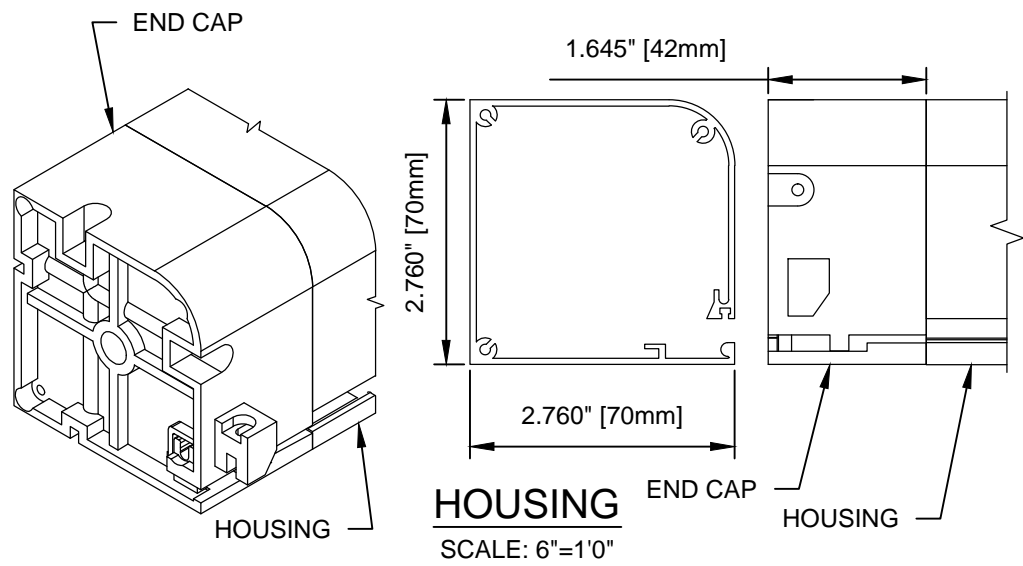

FRONT ELEVATION

SECTION VIEW

END VIEW

OPTIONAL LOW PROFILE HANDLE

VISTA VIEW - 70mm

SCALE:  
3:1  
 DATE:  
NOV. 12 2015  
 DWG:  
RTS-003

**VISTA VIEW DETAILS  
(70mm HOUSING)**

SCALE:  
AS SHOWN  
DATE:  
NOV. 12 2015  
DWG:  
RTS-004