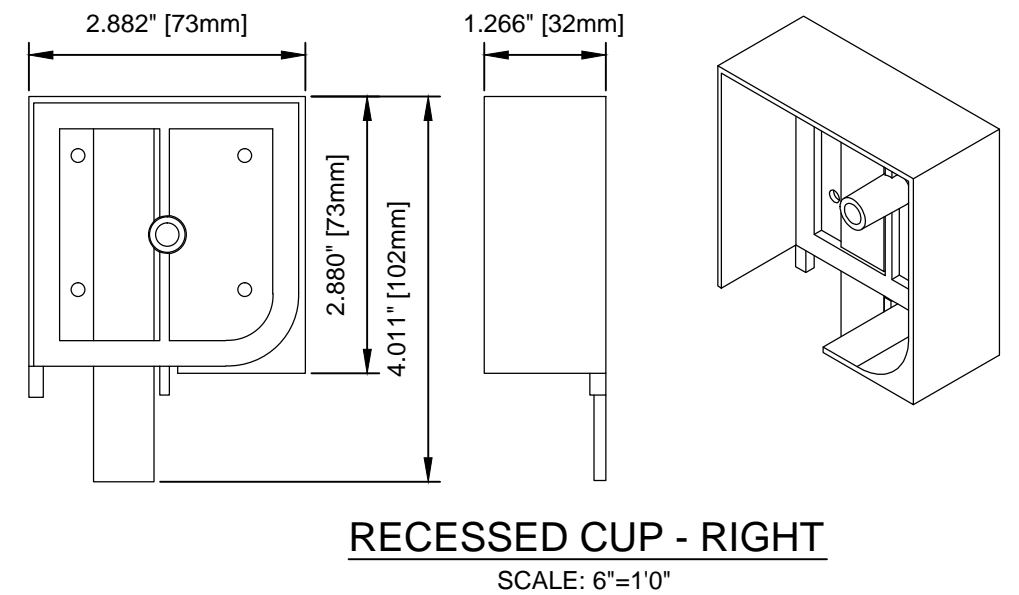

FRONT ELEVATION

SECTION VIEW

END VIEW

OPTIONAL LOW PROFILE HANDLE

VISTA VIEW - 70mm

SCALE:  
3:1  
 DATE:  
NOV. 12 2015  
 DWG:  
RTS-003

**VISTA VIEW DETAILS  
(70mm HOUSING)**

SCALE:  
AS SHOWN  
DATE:  
NOV. 12 2015  
DWG:  
RTS-004