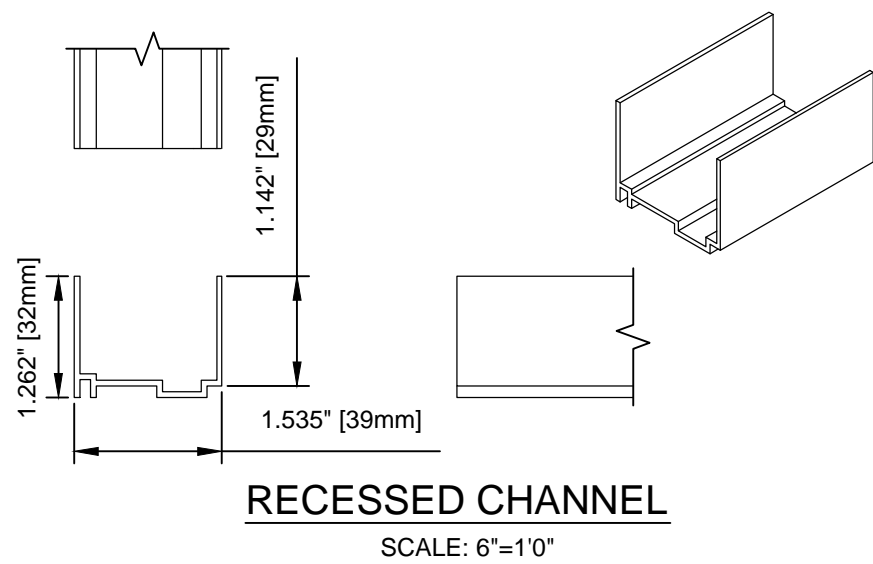

FRONT ELEVATION

SECTION VIEW

END VIEW

OPTIONAL LOW PROFILE HANDLE

VISTA VIEW - 70mm

SCALE:  
3:1  
 DATE:  
NOV. 12 2015  
 DWG:  
RTS-003

**VISTA VIEW DETAILS  
(70mm HOUSING)**

SCALE:  
AS SHOWN  
DATE:  
NOV. 12 2015  
DWG:  
RTS-004