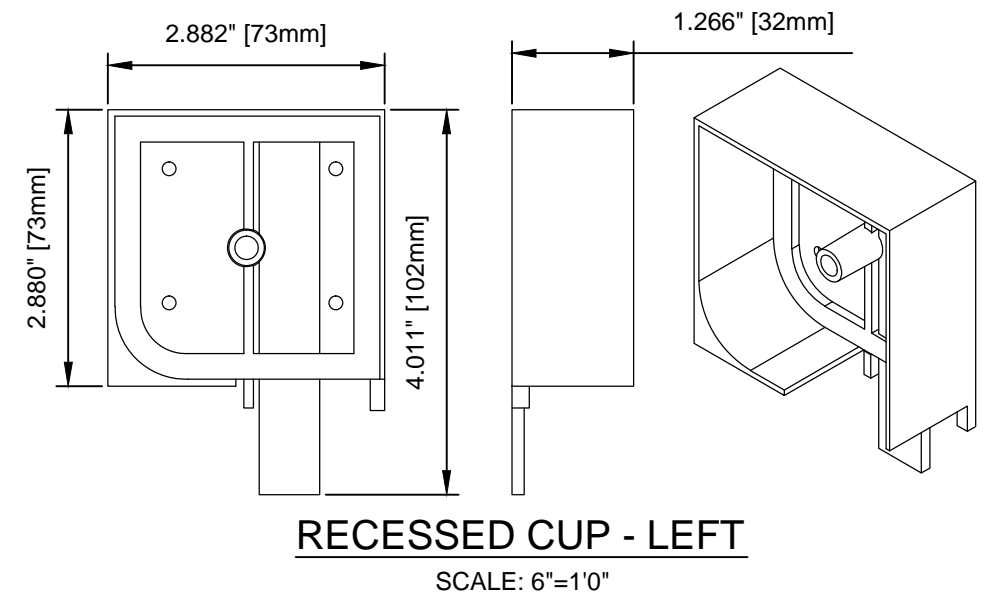

FRONT ELEVATION

SECTION VIEW

END VIEW

OPTIONAL LOW PROFILE HANDLE

VISTA VIEW - 70mm

SCALE:  
3:1  
 DATE:  
NOV. 12 2015  
 DWG:  
RTS-003

**VISTA VIEW DETAILS  
(70mm HOUSING)**

SCALE:  
AS SHOWN  
DATE:  
NOV. 12 2015  
DWG:  
RTS-004