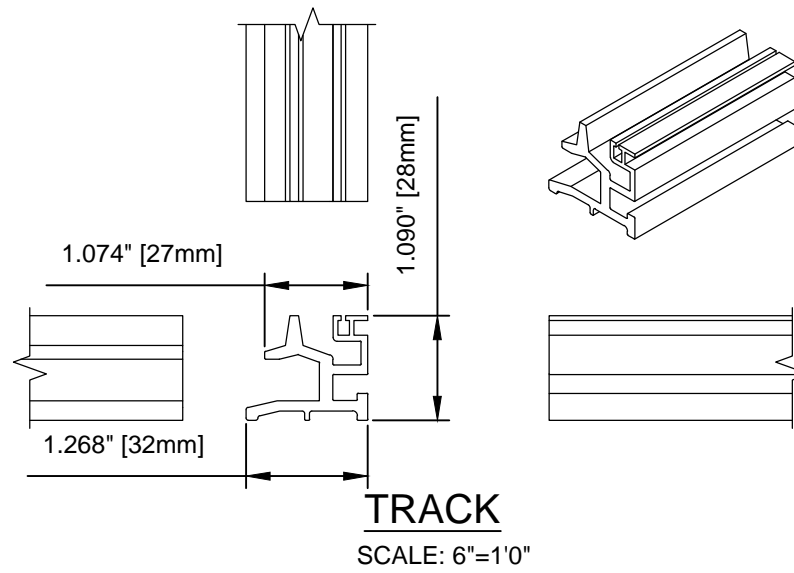

FRONT ELEVATION

SECTION VIEW

END VIEW

OPTIONAL LOW PROFILE HANDLE

VISTA VIEW - 70mm

SCALE:  
3:1  
 DATE:  
NOV. 12 2015  
 DWG:  
RTS-003

**VISTA VIEW DETAILS  
(70mm HOUSING)**

SCALE:  
AS SHOWN  
DATE:  
NOV. 12 2015  
DWG:  
RTS-004