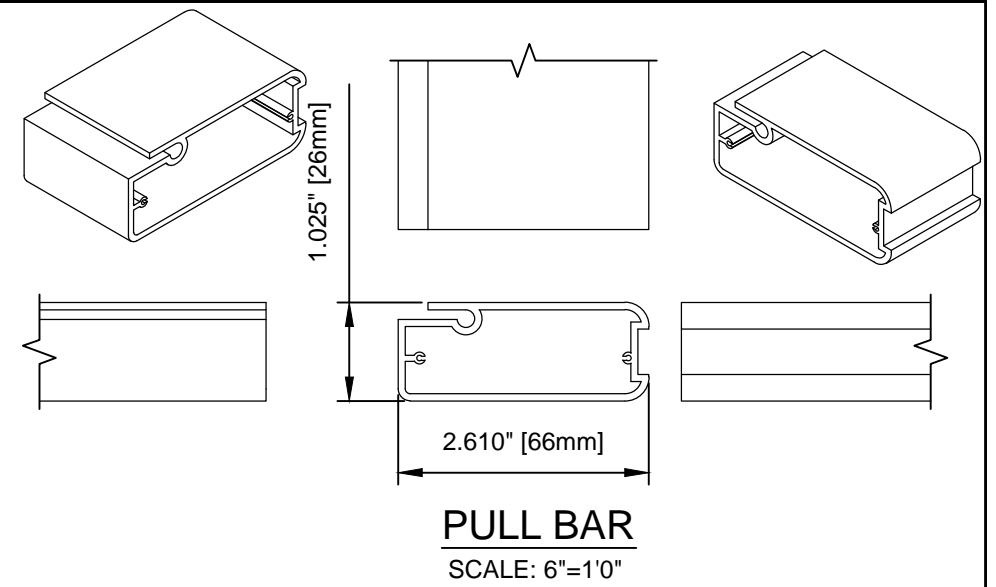

FRONT ELEVATION

SECTION VIEW

END VIEW

OPTIONAL LOW PROFILE HANDLE

VISTA VIEW - 70mm

SCALE:  
3:1  
 DATE:  
NOV. 12 2015  
 DWG:  
RTS-003

**VISTA VIEW DETAILS  
(70mm HOUSING)**

SCALE:  
AS SHOWN  
DATE:  
NOV. 12 2015  
DWG:  
RTS-004