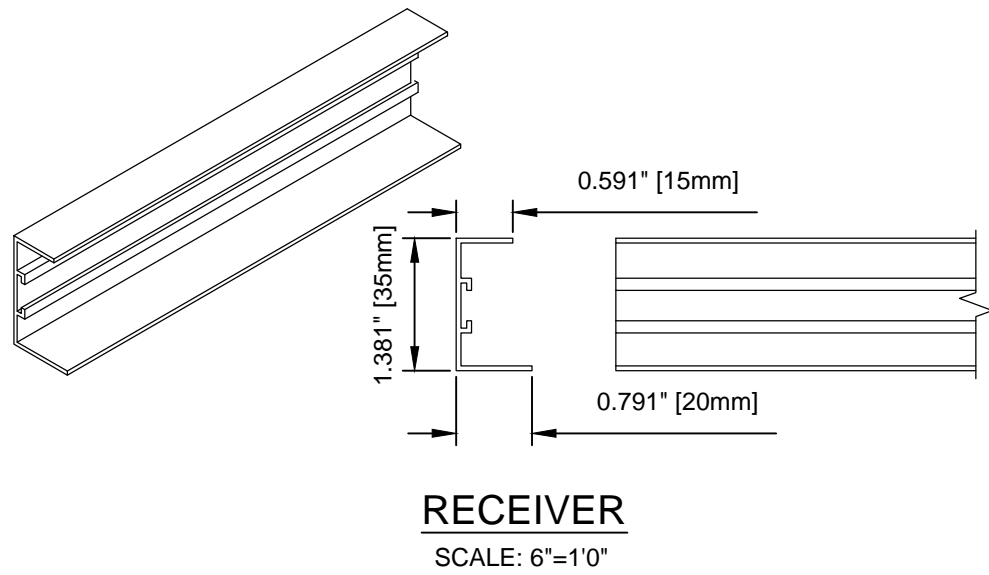

FRONT ELEVATION

SECTION VIEW

END VIEW

OPTIONAL LOW PROFILE HANDLE

VISTA VIEW - 70mm

SCALE:  
3:1  
 DATE:  
NOV. 12 2015  
 DWG:  
RTS-003

**VISTA VIEW DETAILS  
(70mm HOUSING)**

SCALE:  
AS SHOWN  
DATE:  
NOV. 12 2015  
DWG:  
RTS-004