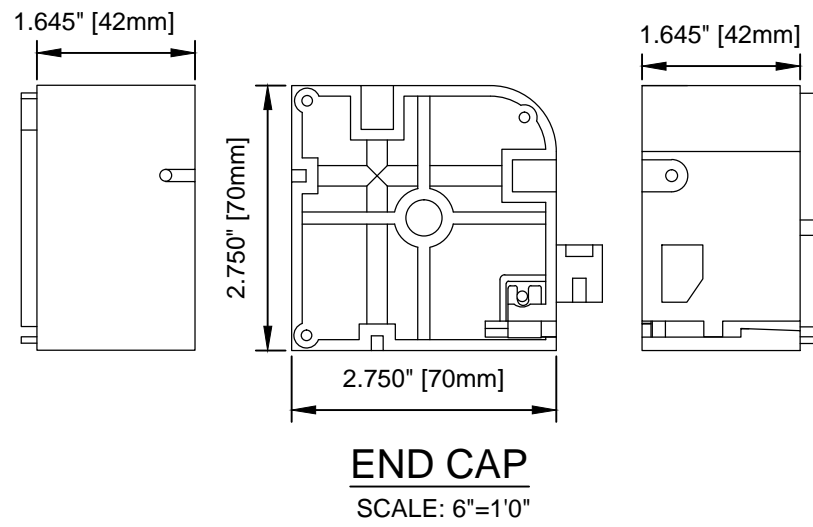

FRONT ELEVATION

SECTION VIEW

END VIEW

OPTIONAL LOW PROFILE HANDLE

VISTA VIEW - 70mm

SCALE:  
3:1  
 DATE:  
NOV. 12 2015  
 DWG:  
RTS-003

**VISTA VIEW DETAILS  
(70mm HOUSING)**

SCALE:  
AS SHOWN  
DATE:  
NOV. 12 2015  
DWG:  
RTS-004