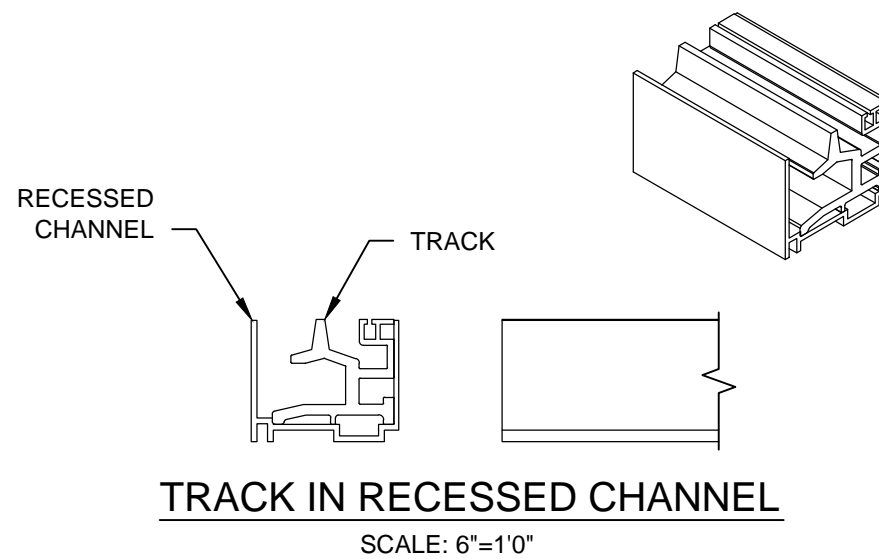

FRONT ELEVATION

SECTION VIEW

END VIEW

OPTIONAL LOW PROFILE HANDLE

VISTA VIEW - 70mm

SCALE:  
3:1  
 DATE:  
NOV. 12 2015  
 DWG:  
RTS-003

**VISTA VIEW DETAILS  
(70mm HOUSING)**

SCALE:  
AS SHOWN  
DATE:  
NOV. 12 2015  
DWG:  
RTS-004