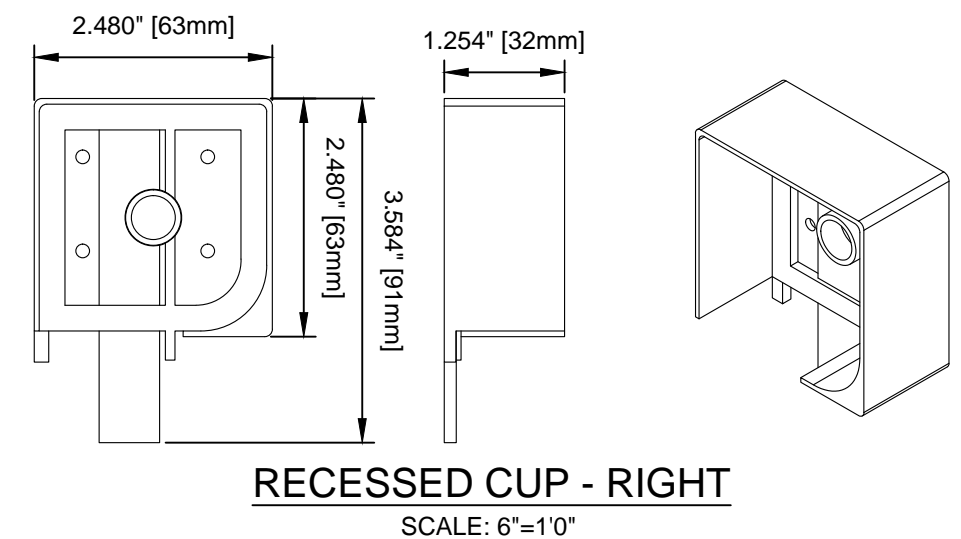

HOUSING
SCALE: 6"=1'0"

END CAP
SCALE: 6"=1'0"

PULL BAR
SCALE: 6"=1'0"

RECEIVER
SCALE: 6"=1'0"

TRACK
SCALE: 6"=1'0"

RECESSED CUP - LEFT
SCALE: 6"=1'0"

RECESSED CHANNEL
SCALE: 6"=1'0"

TRACK IN RECESSED CHANNEL
SCALE: 6"=1'0"

RECESSED CUP - RIGHT
SCALE: 6"=1'0"

Better View

VISTA VIEW DETAILS
(60mm HOUSING)

SCALE:
AS SHOWN
DATE:
AUG. 11 2017
DWG:
RTS-006