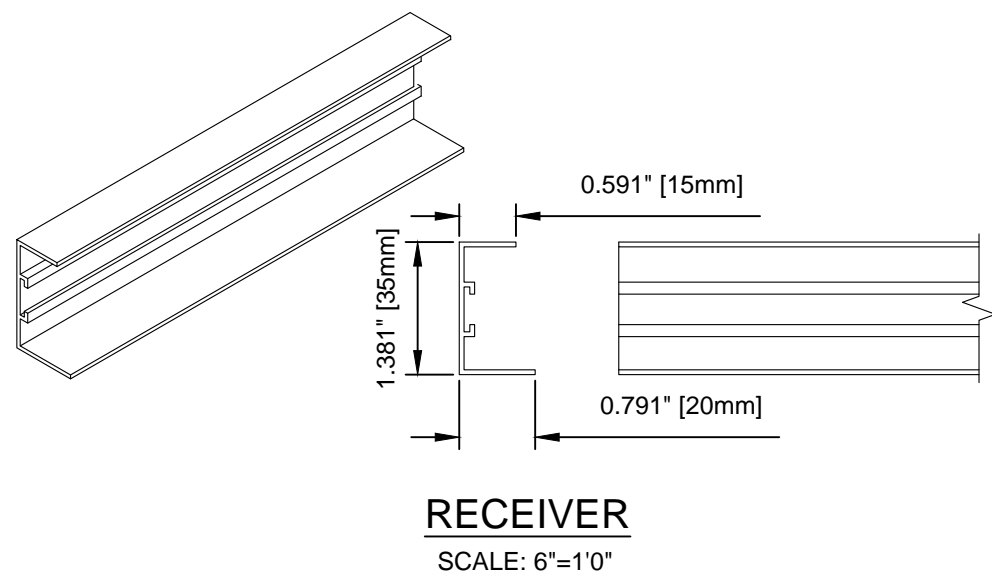

HOUSING
SCALE: 6"=1'0"

END CAP
SCALE: 6"=1'0"

PULL BAR
SCALE: 6"=1'0"

RECEIVER
SCALE: 6"=1'0"

TRACK
SCALE: 6"=1'0"

RECESSED CUP - LEFT
SCALE: 6"=1'0"

RECESSED CHANNEL
SCALE: 6"=1'0"

TRACK IN RECESSED CHANNEL
SCALE: 6"=1'0"

RECESSED CUP - RIGHT
SCALE: 6"=1'0"

Better View

VISTA VIEW DETAILS
(60mm HOUSING)

SCALE:
AS SHOWN
DATE:
AUG. 11 2017
DWG:
RTS-006