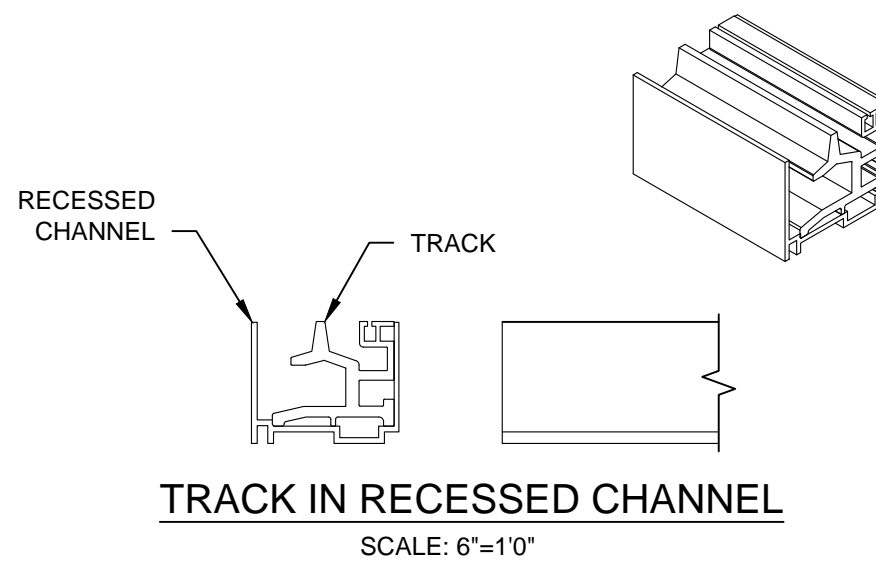

HOUSING
SCALE: 6"=1'0"

END CAP
SCALE: 6"=1'0"

PULL BAR
SCALE: 6"=1'0"

RECEIVER
SCALE: 6"=1'0"

TRACK
SCALE: 6"=1'0"

RECESSED CUP - LEFT
SCALE: 6"=1'0"

RECESSED CHANNEL
SCALE: 6"=1'0"

TRACK IN RECESSED CHANNEL
SCALE: 6"=1'0"

RECESSED CUP - RIGHT
SCALE: 6"=1'0"

Better View

VISTA VIEW DETAILS
(60mm HOUSING)

SCALE:
AS SHOWN
DATE:
AUG. 11 2017
DWG:
RTS-006