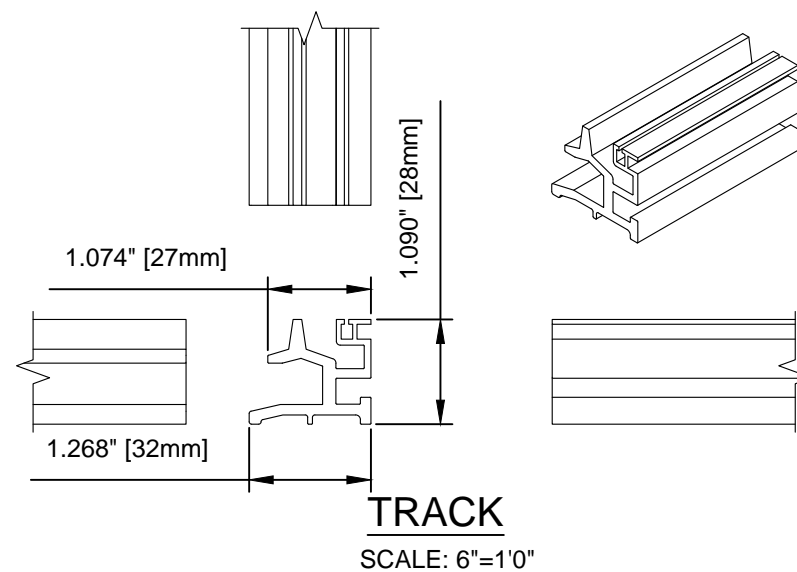

HOUSING
SCALE: 6"=1'0"

END CAP
SCALE: 6"=1'0"

PULL BAR
SCALE: 6"=1'0"

RECEIVER
SCALE: 6"=1'0"

TRACK
SCALE: 6"=1'0"

RECESSED CUP - LEFT
SCALE: 6"=1'0"

RECESSED CHANNEL
SCALE: 6"=1'0"

TRACK IN RECESSED CHANNEL
SCALE: 6"=1'0"

RECESSED CUP - RIGHT
SCALE: 6"=1'0"

Better View

VISTA VIEW DETAILS
(60mm HOUSING)

SCALE:
AS SHOWN
DATE:
AUG. 11 2017
DWG:
RTS-006