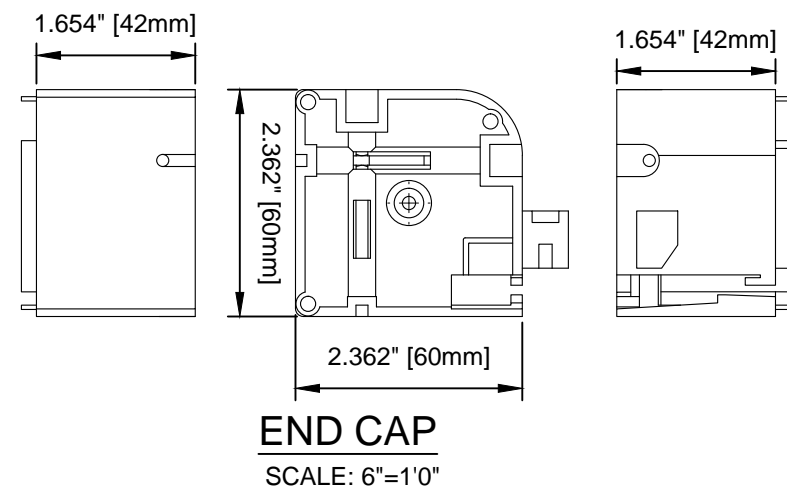

HOUSING
SCALE: 6"=1'0"

END CAP
SCALE: 6"=1'0"

PULL BAR
SCALE: 6"=1'0"

RECEIVER
SCALE: 6"=1'0"

TRACK
SCALE: 6"=1'0"

RECESSED CUP - LEFT
SCALE: 6"=1'0"

RECESSED CHANNEL
SCALE: 6"=1'0"

TRACK IN RECESSED CHANNEL
SCALE: 6"=1'0"

RECESSED CUP - RIGHT
SCALE: 6"=1'0"

Better View

VISTA VIEW DETAILS
(60mm HOUSING)

SCALE:
AS SHOWN
DATE:
AUG. 11 2017
DWG:
RTS-006