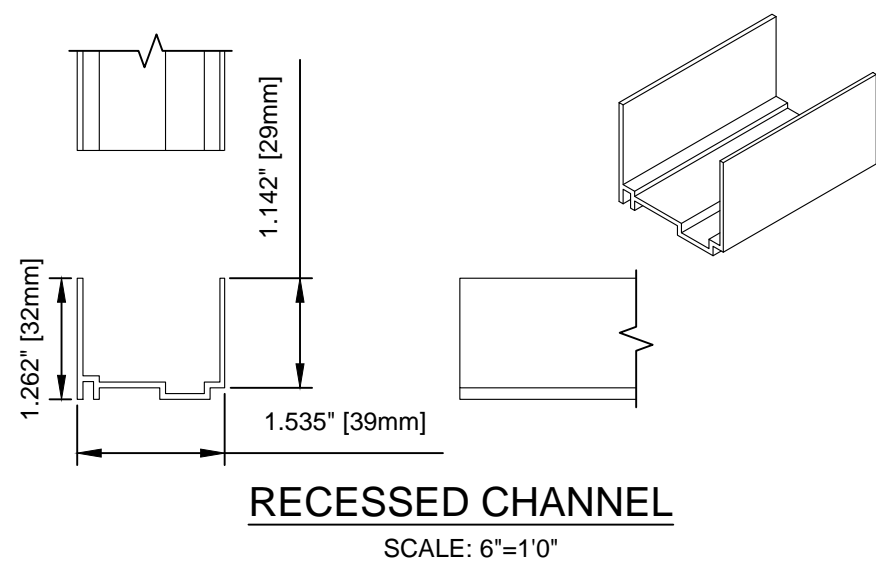

HOUSING
SCALE: 6"=1'0"

END CAP
SCALE: 6"=1'0"

PULL BAR
SCALE: 6"=1'0"

RECEIVER
SCALE: 6"=1'0"

TRACK
SCALE: 6"=1'0"

RECESSED CUP - LEFT
SCALE: 6"=1'0"

RECESSED CHANNEL
SCALE: 6"=1'0"

TRACK IN RECESSED CHANNEL
SCALE: 6"=1'0"

RECESSED CUP - RIGHT
SCALE: 6"=1'0"

Better View

VISTA VIEW DETAILS
(60mm HOUSING)

SCALE:
AS SHOWN
DATE:
AUG. 11 2017
DWG:
RTS-006