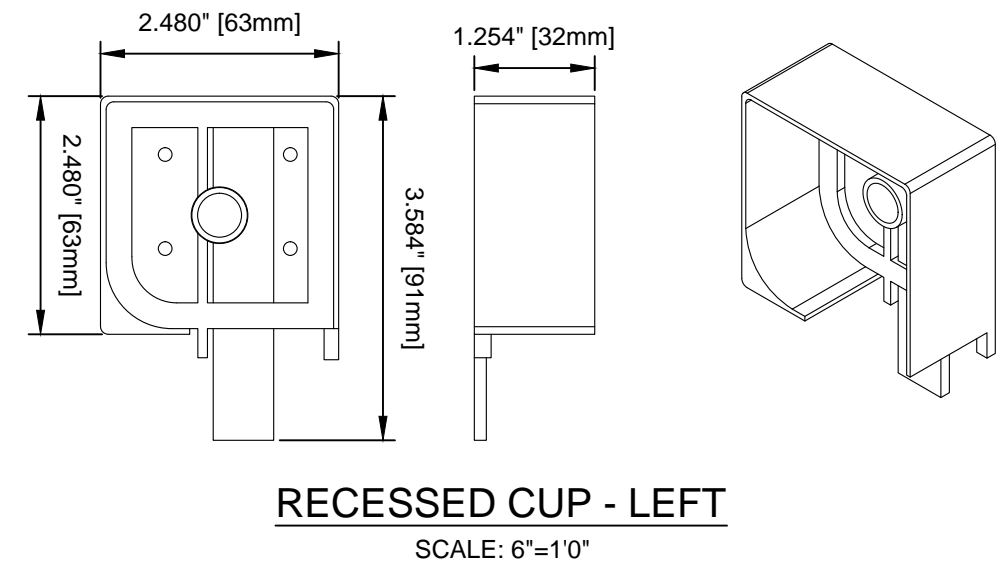

HOUSING
SCALE: 6"=1'0"

END CAP
SCALE: 6"=1'0"

PULL BAR
SCALE: 6"=1'0"

RECEIVER
SCALE: 6"=1'0"

TRACK
SCALE: 6"=1'0"

RECESSED CUP - LEFT
SCALE: 6"=1'0"

RECESSED CHANNEL
SCALE: 6"=1'0"

TRACK IN RECESSED CHANNEL
SCALE: 6"=1'0"

RECESSED CUP - RIGHT
SCALE: 6"=1'0"

Better View

VISTA VIEW DETAILS
(60mm HOUSING)

SCALE:
AS SHOWN
DATE:
AUG. 11 2017
DWG:
RTS-006