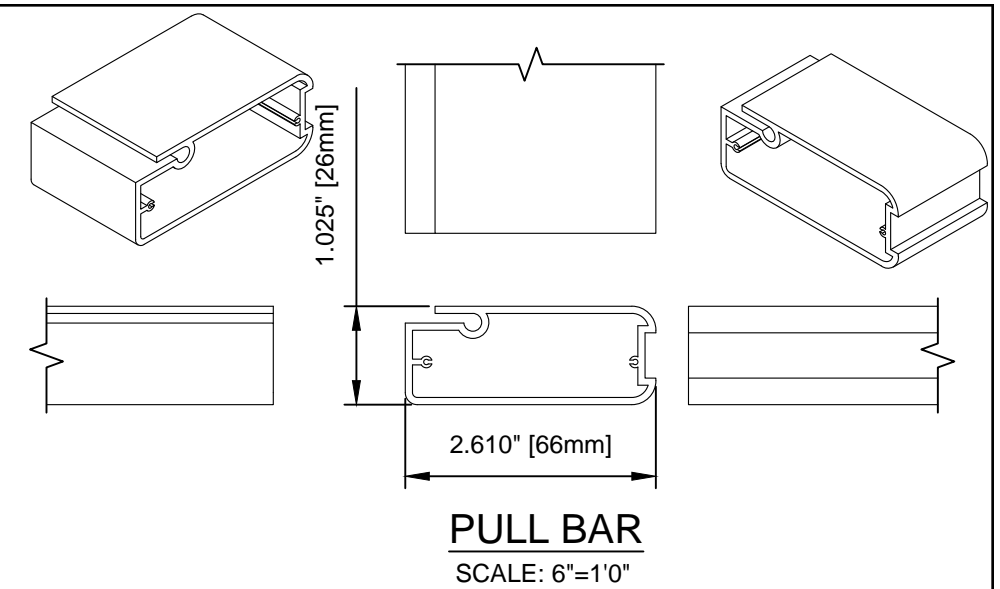

HOUSING
SCALE: 6"=1'0"

END CAP
SCALE: 6"=1'0"

PULL BAR
SCALE: 6"=1'0"

RECEIVER
SCALE: 6"=1'0"

TRACK
SCALE: 6"=1'0"

RECESSED CUP - LEFT
SCALE: 6"=1'0"

RECESSED CHANNEL
SCALE: 6"=1'0"

TRACK IN RECESSED CHANNEL
SCALE: 6"=1'0"

RECESSED CUP - RIGHT
SCALE: 6"=1'0"

Better View

VISTA VIEW DETAILS
(60mm HOUSING)

SCALE:
AS SHOWN
DATE:
AUG. 11 2017
DWG:
RTS-006