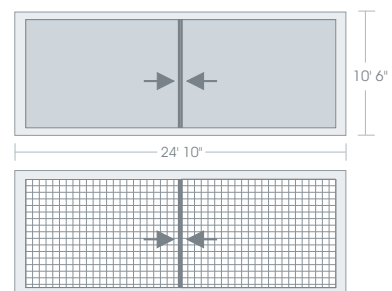

Double System

option 1 – screen from right and left
option 2 – blind from right and left