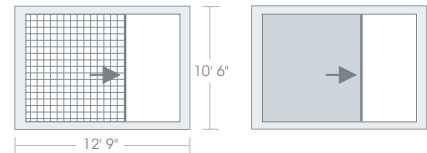

NEW!

centor

S1E Eco-Screen™ for any door or window type

S1E Eco-Screen™ max frame size	
Single System or Multi-function System	12' 9" (W) x 10' 6" (H)
Double System	24' 10" (W) x 10' 6" (H)

The S1E Eco-Screen™ from Centor Architectural is a revolutionary product providing eco-friendly retractable insect screening and solar control with fingertip operation. This product is the evolution of Centor's award-winning S1 Insect Screen.

S1E allows homeowners to have complete control of their living environment. Used singly or paired together S1E is ready for use whatever the season or time of day. S1E retracts horizontally and discreetly into its frame when not in use – a revolutionary solution for those who refuse to compromise on style.

On openings up to 12' 9" wide either single or multi-function options are available.

Where a single function is required choose from insect screen or sun filter fabric. For a multi-function option select both fabrics to create a two-in-one screening solution.

Create a multi-function system using sun filter and insect fabrics to provide solar control in the mornings and prevent insects entering the home in the evenings.

Single Function System

option 1 – screen from right or left
option 2 – blind from right or left